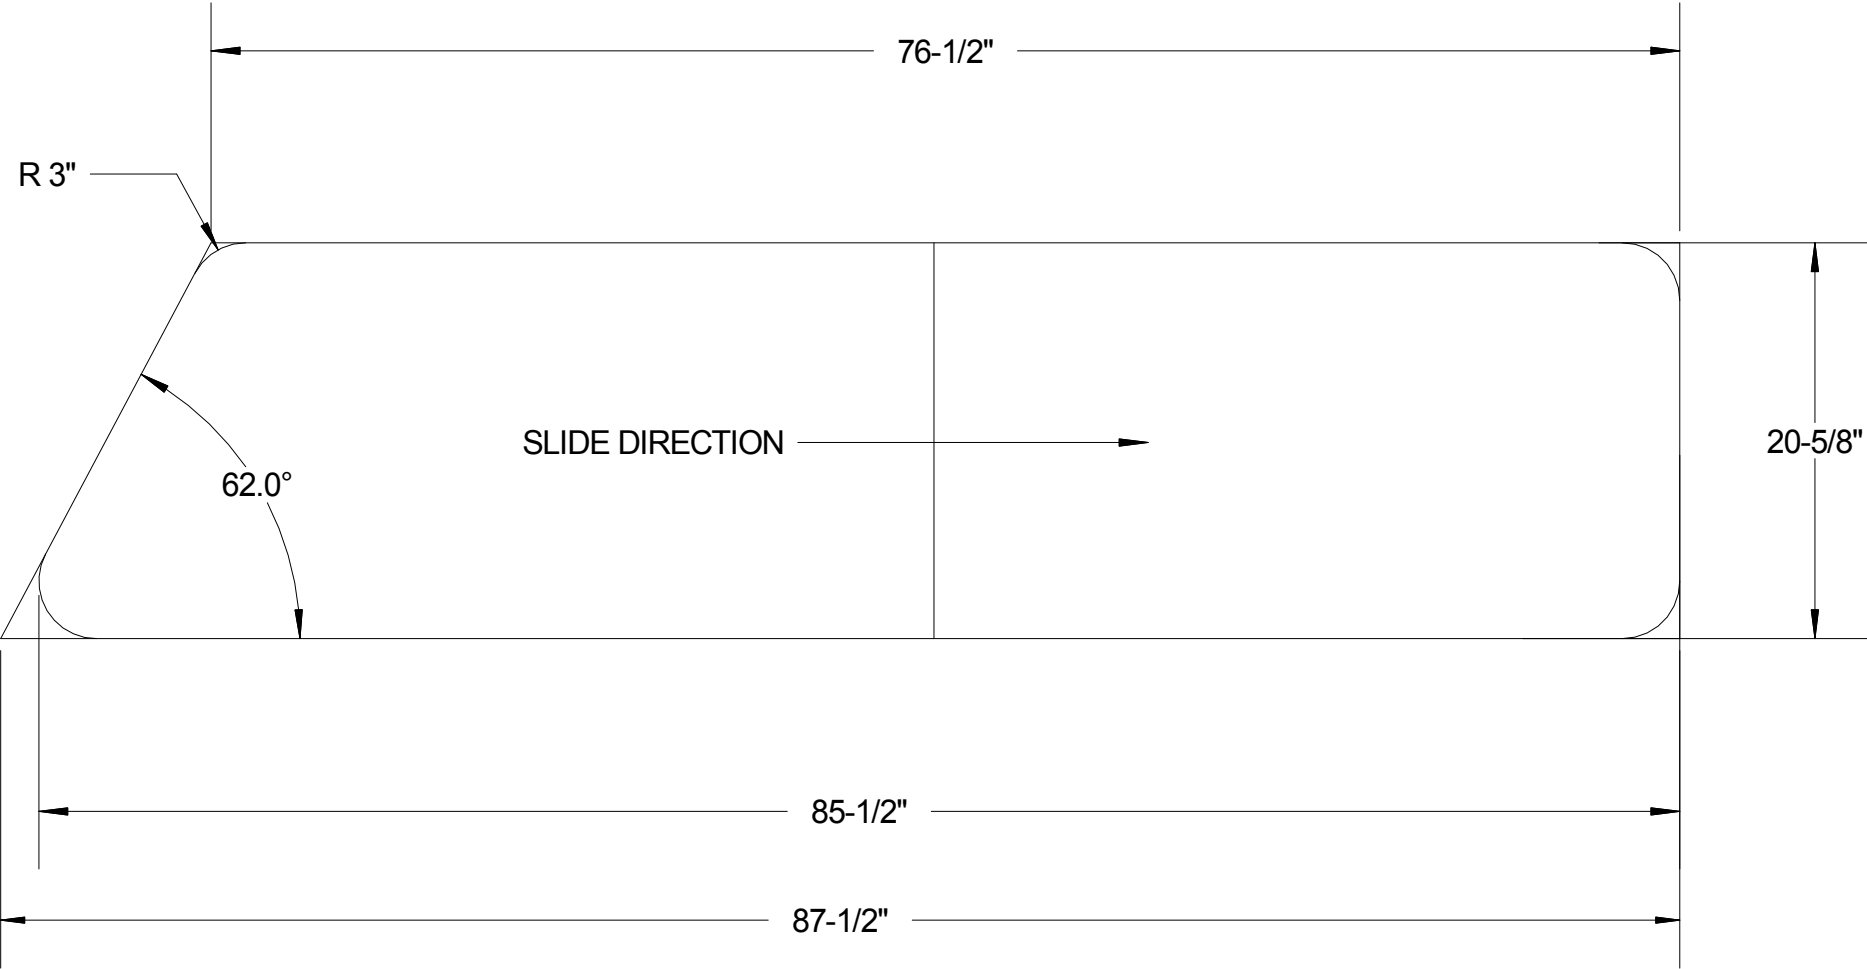

FRAME FIT DIMENSIONS (CUT HOLE + 1/8" PER SIDE)
AS VIEWED FROM THE EXTERIOR
PORT SIDE (SHOWN)
STARBOARD SIDE (OPPOSITE)

PROPRIETARY DRAWING-
USE BY ANYONE OTHER THAN PENINSULA GLASS
WILL RESULT IN LEGAL DAMAGES

PENINSULA GLASS COMPANY
Motion Windows